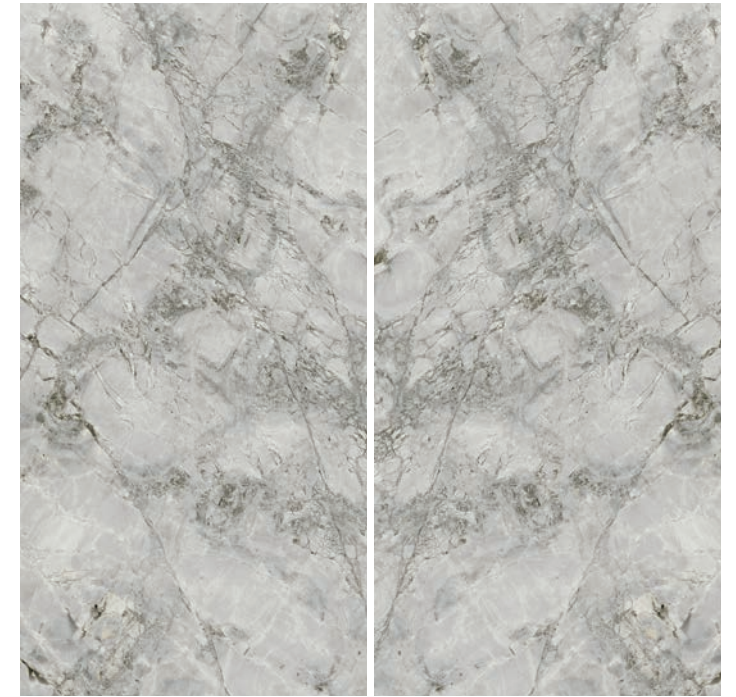

CRISTALLO

63"x126" Bookmatch Slab A
12mm | Polished

63"x126" Bookmatch Slab B
12mm | Polished

QUARZO AZZURRO

63"x126" Bookmatch Slab A
12mm | Polished

63"x126" Bookmatch Slab B
12mm | Polished

SUPER WHITE

63"x126" Bookmatch Slab A
12mm | Polished