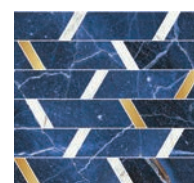

*Other sizes available upon request

Dark Wave

Caravaggio Gold

Universe

Colors shown may vary from actual product. Final selection should be made from actual product samples.

24"X48"DECOS

Outline Dark

Outline White

Outline Blue

Outline Cold

BRICK MOSAICS

Brown

Dark

Universe

MOOD MOSAICS

Gold