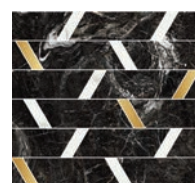

*Other sizes available upon request

Dark Wave

Caravaggio Gold

Universe

Colors shown may vary from actual product. Final selection should be made from actual product samples.

24"X48"DECOS

Outline Dark

Outline White

Outline Blue

Outline Cold

BRICK MOSAICS

Brown

Dark

Universe

MOOD MOSAICS

Gold