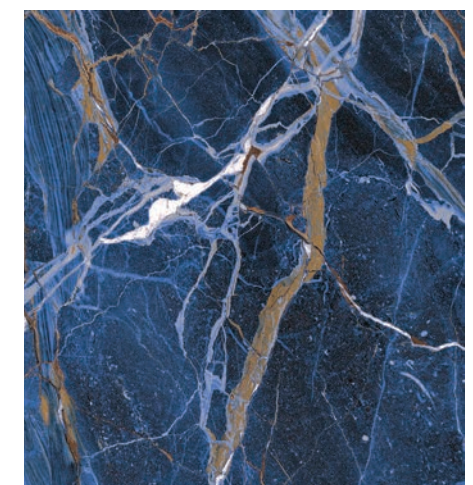

FIELD TILES		CUBES		BASKETWEAVE	
	Any 24" field tile can be cut down to a smaller size in any length and width combination with a 1" minimum.		2" 4"		1 3/8" x 3" 2" x 4"
		BRICKS		DIAMONDS	
			1" x 2" 1" x 3" 1 3/8" x 3" 2" x 4"		2"
FIELD SHAPES*		CHEVRONS		HERRINGBONE	
	Half Hexagon 6.7" Base		2" x 12"		1" x 2" 2" x 4" 5/8" x 4"
	Diamond 4"	OCTAGONS		HEXAGONS	
	Hexagon 6"		2" w/ 0.6" Squares		1 1/8" 2"
	Chevron 2" x 12" 6" x 24"	SQUARES		RECTANGLES	
	TRAPEZOID W/ DOT 4" x 2 1/2" w/ 5/8" Dot		1" x 1" 1 3/8" x 1 3/8" 2" x 2" 3" x 3"		1" x 2" 1" x 4"

*Other sizes available upon request

Dark Wave

Caravaggio Gold

Universe

Colors shown may vary from actual product. Final selection should be made from actual product samples.

24"X48"DECOS

Outline Dark

Outline White

Outline Blue

Outline Cold

BRICK MOSAICS

Brown

Dark

Universe

MOOD MOSAICS

Gold