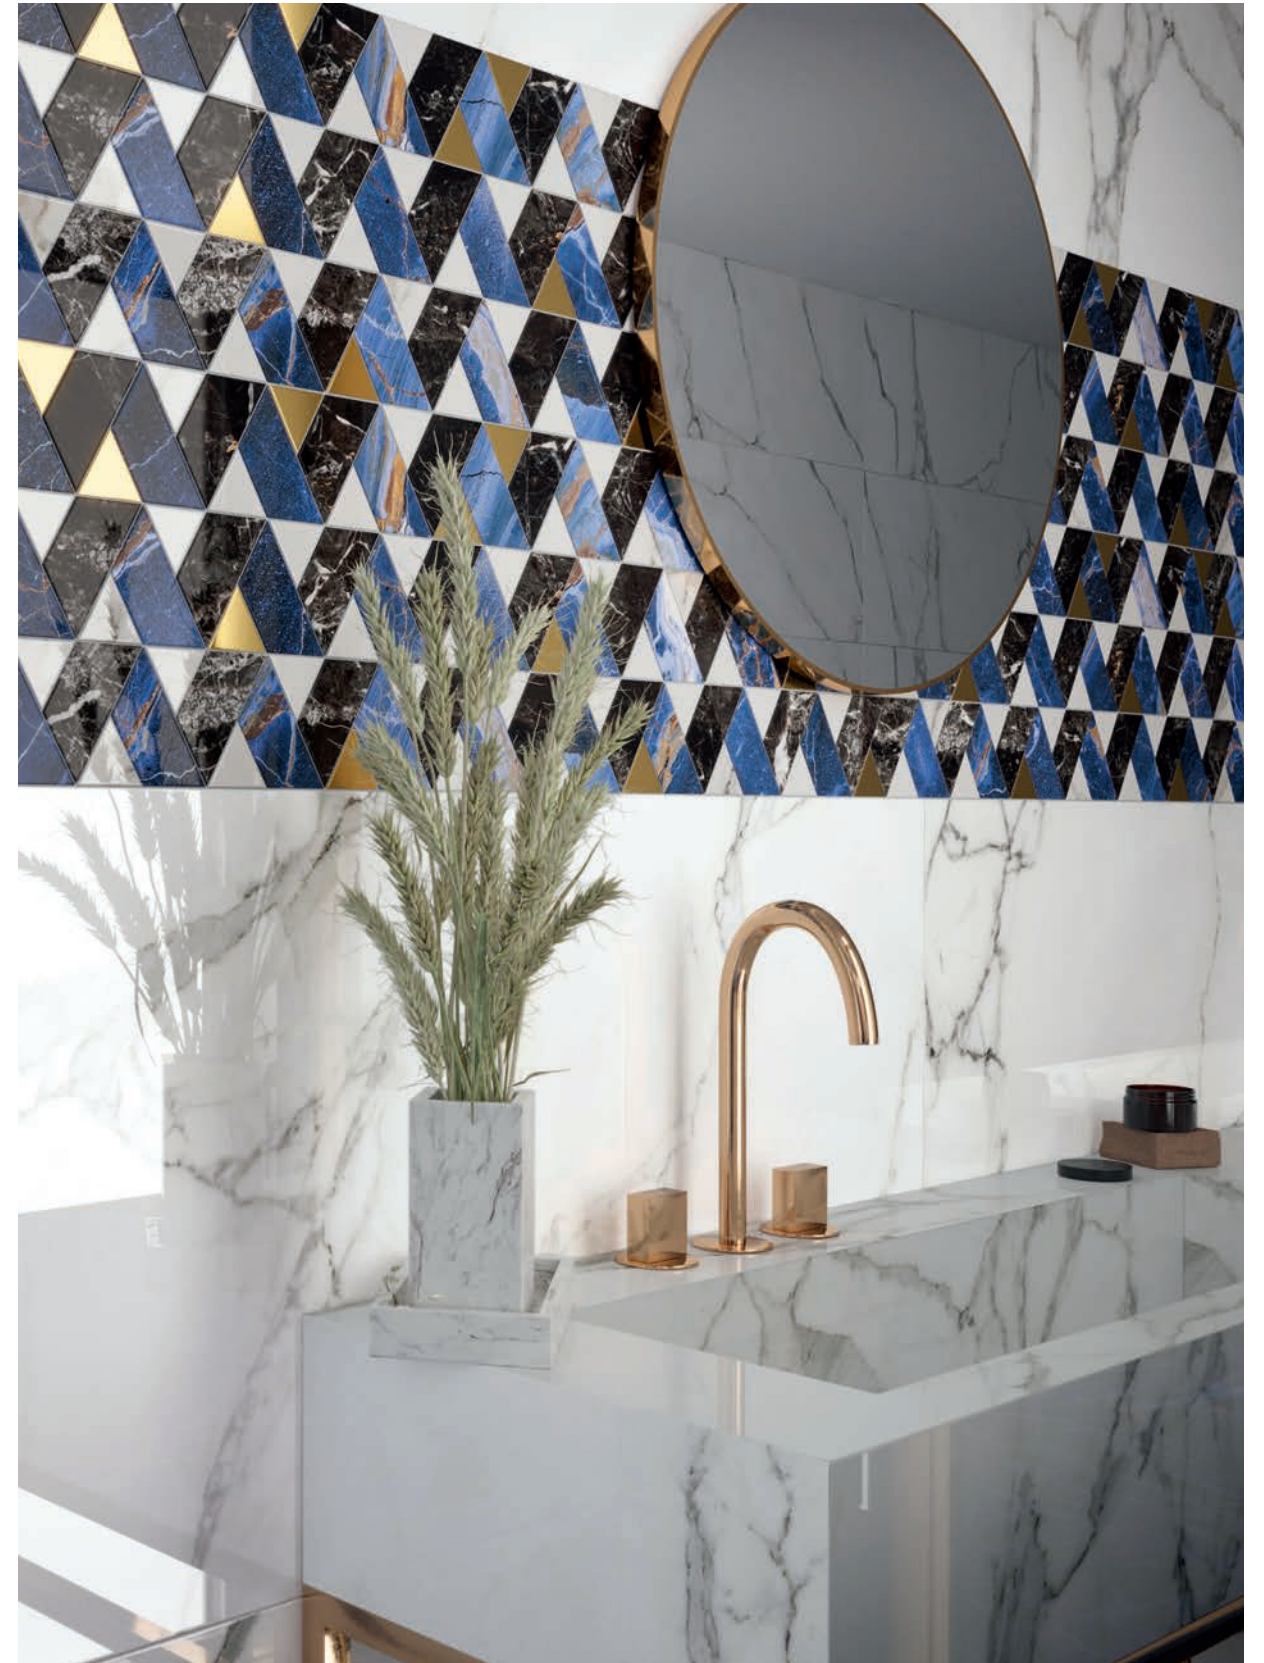

ELARA

 **GENROSE**

24"x48" | 24"x24" Field Tile in Fantasy

47"x10" | 24"x48" | 24"x24" Field Tile in Caravaggio Gold
24"x48" Field Tile in Emotion

24"x48" Deco Tile in Outline Dark

12"x13.5" Mood Mosaic in Blue
24"x48" Field Tile in White Beauty