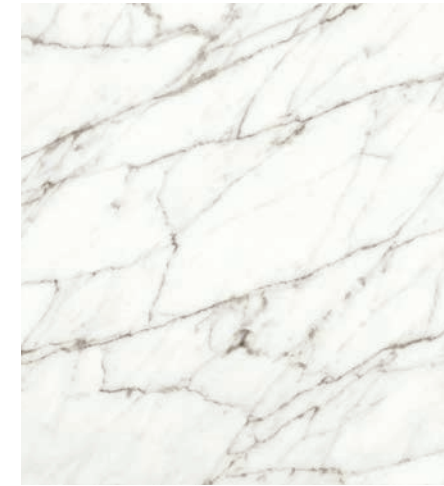

**Natural Finish Only Available in: White Fun | White Beauty | Emotion

Decos

24"x48" Deco Polished Finish

Trim Pieces

13"x48" Step

13"x48" Corner Step

2"x24" Bullnose

White Beauty