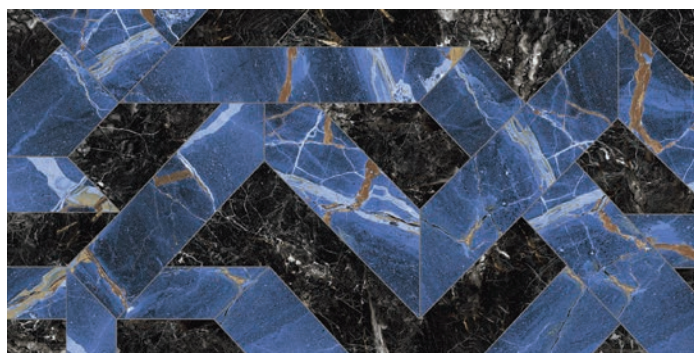

*Other sizes available upon request

Dark Wave

Caravaggio Gold

Universe

Colors shown may vary from actual product. Final selection should be made from actual product samples.

24"X48"DECOS

Outline Dark

Outline White

Outline Blue

Outline Cold

BRICK MOSAICS

Brown

Dark

Universe

MOOD MOSAICS

Gold