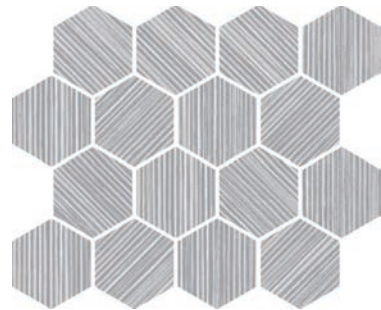

*Other sizes available upon request

Blues Field Deco

House Field Deco

Jazz Field Deco

Colors shown may vary from actual product. Final selection should be made from actual product samples. Products and availability are subject to change, please refer to our website for the most up to date selection.

6" X 6" MOSAIC

Blues

House

Jazz

HEXAGON MOSAIC

Blues

House

Jazz