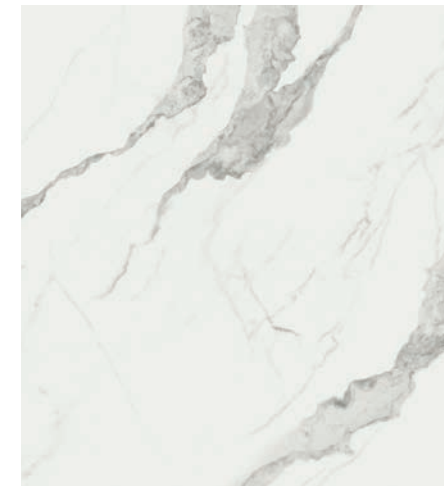

Statuario Venato