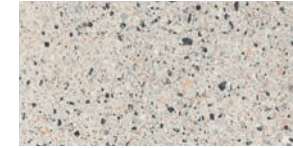

AVAILABLE IN: