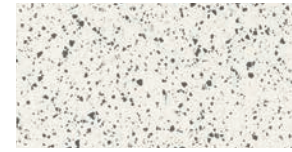

VILLA MINI

White