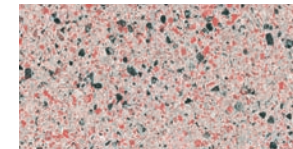

AVAILABLE IN: