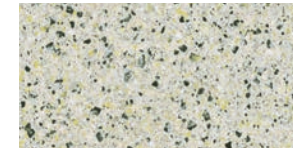

AVAILABLE IN: