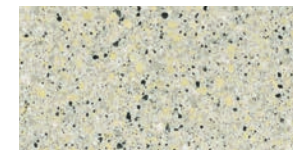

AVAILABLE IN: