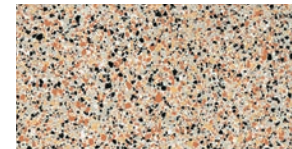

AVAILABLE IN: