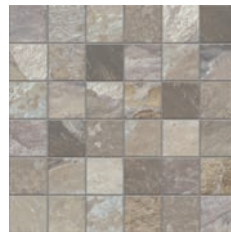

Nut

Sage

Sunset

1"X4" CHEVRON MOSAIC

Milk

Nut

Sage

Sunset

2"X2" MOSAIC

Milk

Nut

Sage

Sunset

12"X12" MURETTO MOSAIC

Milk

Nut