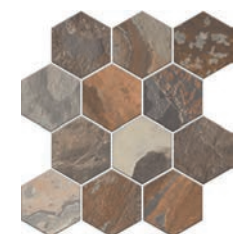

Sage

Sunset

12"X13" HEXAGON MOSAIC

Milk

Nut

Sage

Sunset

Features	Test Method	Value
Water Absorption	ISO 10545-3	< 0.5%
Modulus of Rupture	ISO 10545-4	≥ 43 N/mm ²
Surface Abrasion Resistance	ISO 10545-7	5
Thermal Shock Resistance	ISO 10545-9	Guaranteed
Frost Resistance	ISO 10545-12	Guaranteed
Chemical Resistance	ISO 10545-13	GA GLA GHA
Stain Resistance	ISO 10545-14	Compliant
DCOF	-	> 0.42
Slip Resistance	DIN 51130	R10
	DIN 51097	A+B
Recycled Content	-	Min. 12%