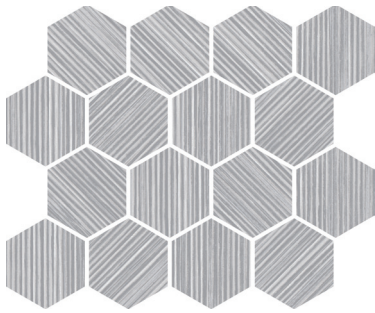

*Other sizes available upon request

Blues

House

Jazz

Blues Field Deco

House Field Deco

Jazz Field Deco

Colors shown may vary from actual product. Final selection should be made from actual product samples. Products and availability are subject to change, please refer to our website for the most up to date selection.

6" X 6" MOSAIC

Blues

House

Jazz

HEXAGON MOSAIC

Blues

House

Jazz