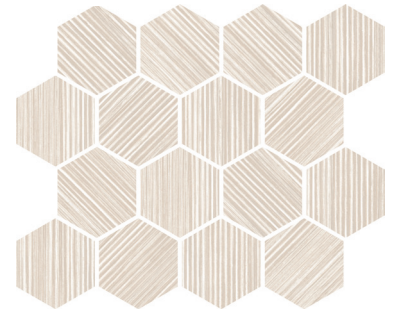

*Other sizes available upon request

Blues

House

Jazz

Blues Field Deco

House Field Deco

Jazz Field Deco

Colors shown may vary from actual product. Final selection should be made from actual product samples. Products and availability are subject to change, please refer to our website for the most up to date selection.

6" X 6" MOSAIC

Blues

House

Jazz

HEXAGON MOSAIC

Blues

House

Jazz