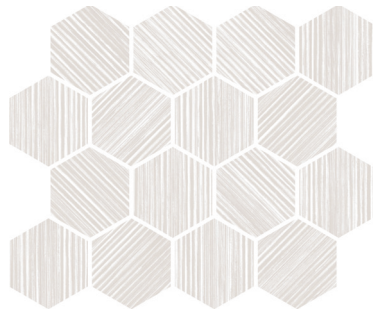

*Other sizes available upon request

Blues

House

Jazz

Blues Field Deco

House Field Deco

Jazz Field Deco

Colors shown may vary from actual product. Final selection should be made from actual product samples. Products and availability are subject to change, please refer to our website for the most up to date selection.

6" X 6" MOSAIC

Blues

House

Jazz

HEXAGON MOSAIC

Blues

House

Jazz